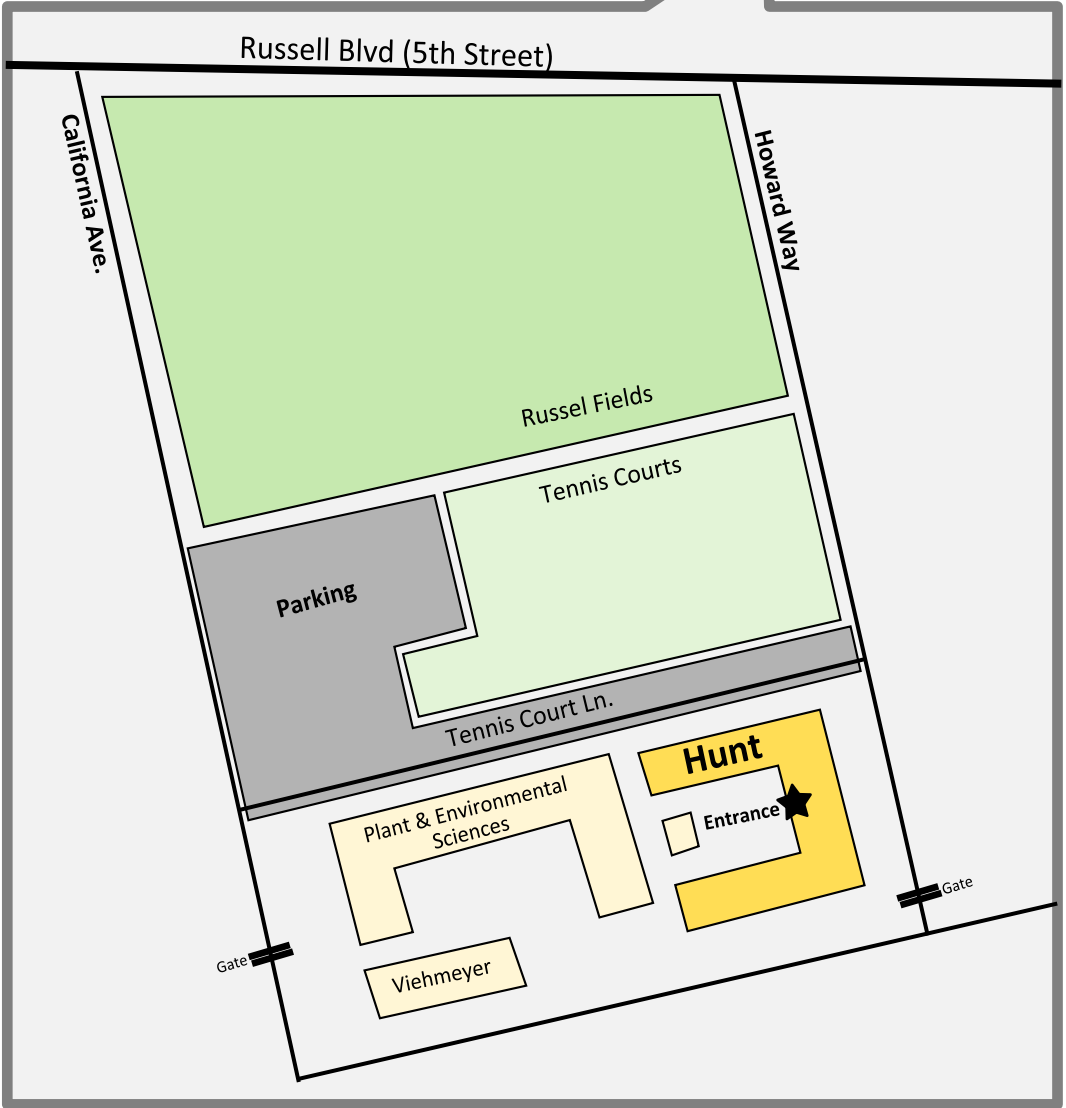

Driving Directions:
 Take Interstate 80 towards Davis.
 Take Highway 113 North.
 Exit Russell Blvd.
 Turn Right on Russell Blvd.
 Turn Right on California Ave.
 There will be a parking lot on your Left.

Parking is free on Saturdays.

Accessing Hunt Hall:
 The doors in the courtyard of Hunt will be open. Other doors may not be open.

OSGeo California Meeting 2011

Oct. 22, 2011 - UC Davis Hunt Hall - Davis, CA